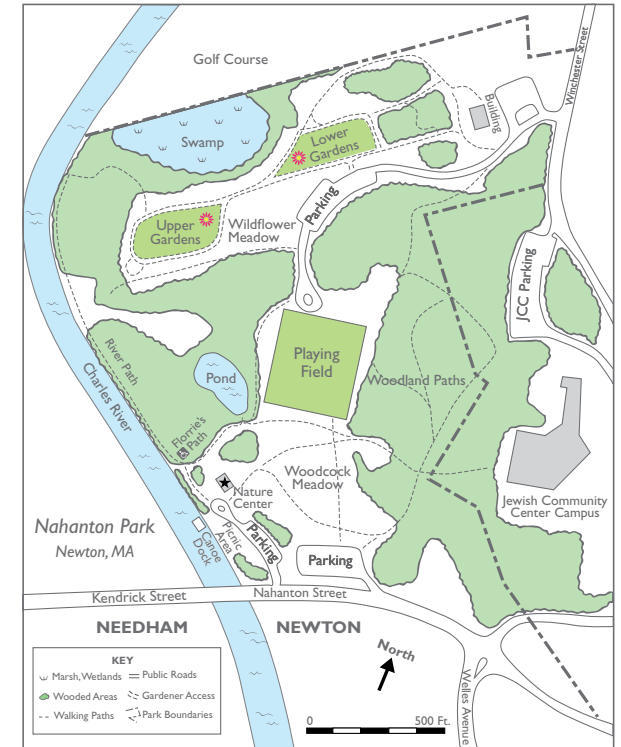

MAP

For your convenience,
we offer secure online donations.

CONTACT US
friends@nahantonpark.org
www.nahantonpark.org